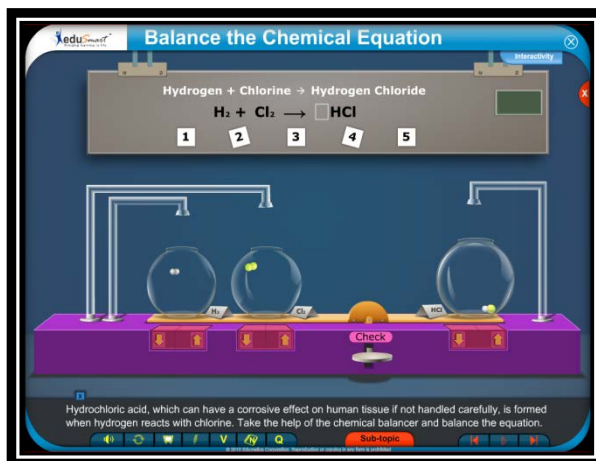

## TEA Approved. TEKS Aligned. Online Access

Edusmart Science is a multimedia science resource that integrates detailed animation and graphics with concise narrated text to enable students to construct their own understanding of essential concepts and terms for **maximum comprehension and retention**.

Edusmart Science easily **integrates with other types of technology**, such as interactive whiteboards and student response-devices, supporting the use of technology for instruction.

Edusmart Science is **customized and 100% aligned** to the TEKS. It is designed to present science concepts to the depth and rigor required by Texas Standards.